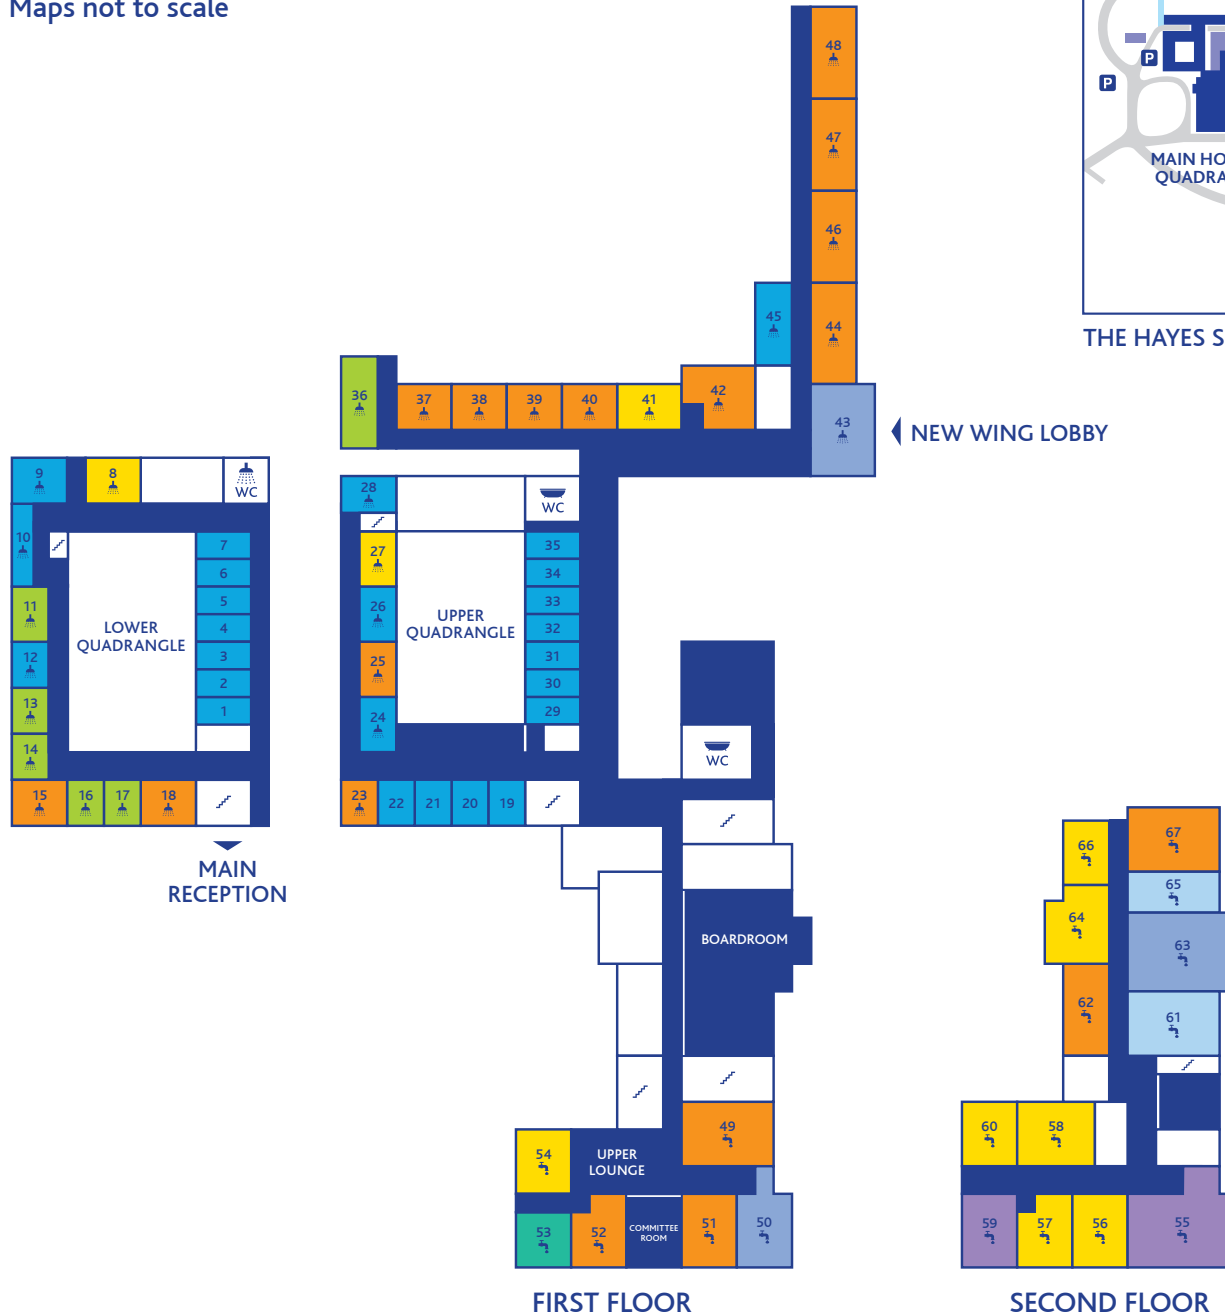

THE HAYES
CONFERENCE
CENTRE

THE MAIN HOUSE AND QUADRANGLE

Maps not to scale

ROOM TYPE

- Single Room
- Double Room
- Family Room
  (1 Double & Single Sofa Bed)
- Family Room
  (1 Double, 1 Single Bed & Double Sofa Bed)
- Family Room
  (1 Double & 1 Single)
- Family Room
  (1 Double & 2 Singles)
- Family Room
  (3 Singles)
- Twin Room
  (2 Singles)

FACILITIES

- En-suite with Shower
- En-suite with Bath & Shower
- Stairs
- Shower & Toilets
- Bath & Toilets