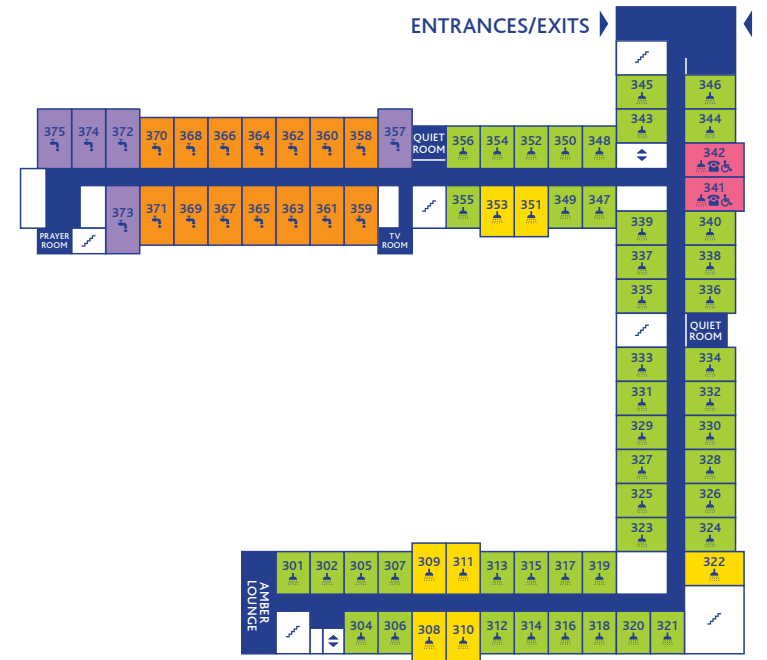

# THE MAIN HOUSE AND QUADRANGLE

Maps not to scale

THE HAYES SITE MAP

# LAKESIDE ACCOMMODATION

Maps not to scale

## FACILITIES

- En-suite with Shower
- En-suite with Bath & Shower
- Lift
- Stairs
- Telephone
- Suitable for a wheelchair user and a person with mobility difficulties

LAKESIDE FIRST FLOOR

LAKESIDE GROUND FLOOR

LAKESIDE SECOND FLOOR

LAKESIDE THIRD FLOOR