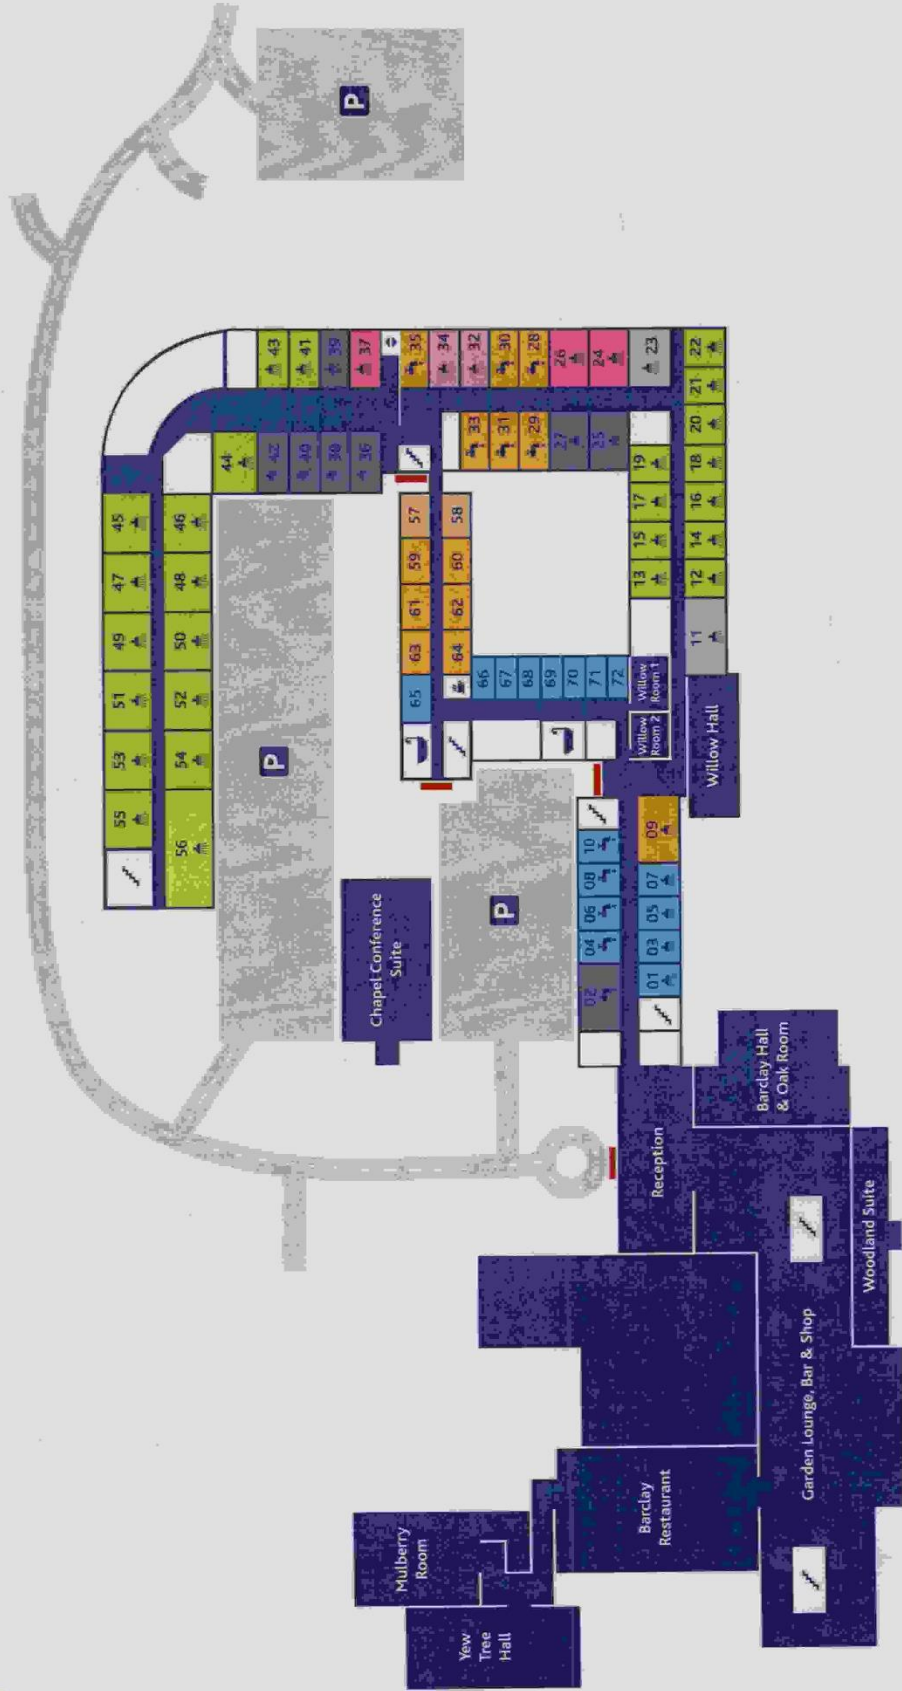

## GROUND FLOOR

Map not to scale

### ROOM TYPE

- Single Room
- Double Room
- Twin (2 Singles)
- Quad Rooms (4 Singles)
- Family Room (1 Double & 1 Single)
- Large Family Room (1 Double & 2 Singles)
- Accessible Room (1 Double)
- Accessible Room (2 Singles)
- Bedroom Suite (1 Double, separate lounge with Double Sofabed)

### FACILITIES

- ▲ En-suite with Shower
- ▲ En-suite with Bath / Shower
- ▲ Lift
- ▲ Stairs
- ▲ Toilet / Shower / Bath room
- ▲ Tea bar